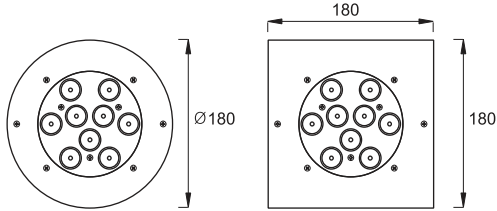

**IP67 IK10
CLASS III**

Atlantis 27

WITH RECESSING TUBE

ROUND

CODE NO 412201

SQUARE

CODE NO 412211

27 x 350 mA (30 W) RGB LED

Voltage : 40V DC

Lens : 25° (40° on request)

Diffuser : 4+4mm Tempered Glass (Frosted Glass on request)

Standard with potted 20m 2x0,75 H03 VV-F cable