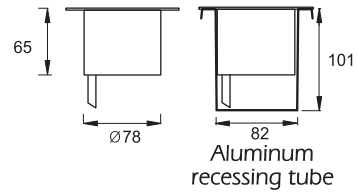

Lens : 25° (10°, 15°, 40°, 6 x 25 elliptic on request)

Diffuser : 4+4mm Tempered Glass (Frosted Glass on request)

Standard with potted 10m 2x0,75 H03 VV-F cable

WITH RECESSING TUBE

ROUND

CODE NO 412141	● ● ●
----------------	-------