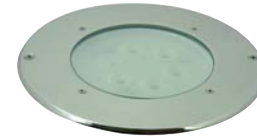

**IP67 IK10
CLASS III**

Atlantis 5

WITH RECESSING TUBE