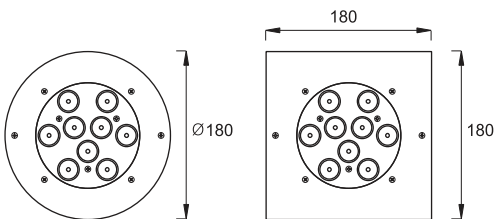

WITH RECESSING TUBE

ROUND

CODE NO 412181	WHITE	●
CODE NO 412182	BLUE	●
CODE NO 412183	RED	●
CODE NO 412184	YELLOW	●
CODE NO 412185	GREEN	●

SQUARE

CODE NO 412191	WHITE	●
CODE NO 412192	BLUE	●
CODE NO 412193	RED	●
CODE NO 412194	YELLOW	●
CODE NO 412195	GREEN	●