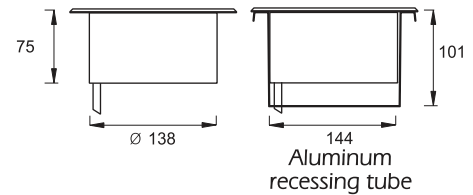

Aluminum recessing tube

WITH RECESSING TUBE

ROUND

CODE NO 412181	WHITE	●
CODE NO 412182	BLUE	●
CODE NO 412183	RED	●
CODE NO 412184	YELLOW	●
CODE NO 412185	GREEN	●

SQUARE

CODE NO 412191	WHITE	●
CODE NO 412192	BLUE	●
CODE NO 412193	RED	●
CODE NO 412194	YELLOW	●
CODE NO 412195	GREEN	●