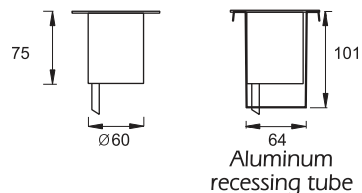

Aluminum recessing tube