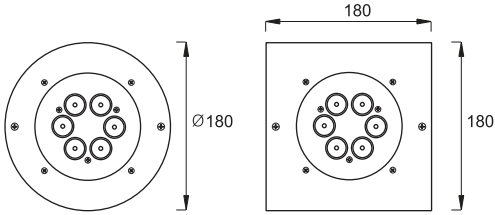

**IP67 IK10
CLASS III**

Atlantis 5

WITH RECESSING TUBE

ROUND

CODE NO 412161	WHITE	●
CODE NO 412162	BLUE	●
CODE NO 412163	RED	●
CODE NO 412164	YELLOW	●
CODE NO 412165	GREEN	●

SQUARE

CODE NO 412171	WHITE	●
CODE NO 412172	BLUE	●
CODE NO 412173	RED	●
CODE NO 412174	YELLOW	●
CODE NO 412175	GREEN	●

6 x 350 mA (6 W) LED or 6 x 700 mA (18 W) LED

Voltage : 24V AC or DC

Lens : 25° (10°, 15°, 40°, 6 x 25 elliptic on request)

Diffuser : 4+4mm Tempered Glass (Frosted Glass on request)

Standard with potted 10m 2x0,75 H03 VV-F cable