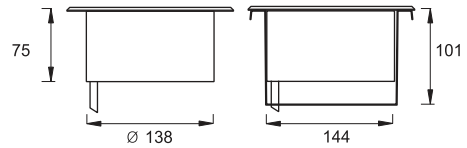

27 x 350 mA (30 W) RGB LED

Voltage : 40V DC

Lens : 25° (40° on request)

Diffuser : 4+4mm Tempered Glass (Frosted Glass on request)

Standard with potted 20m 2x0,75 H03 VV-F cable

Aluminum
recessing tube