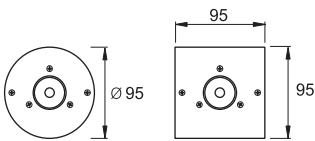

WITH RECESSING TUBE

ROUND

CODE NO	412101	WHITE	●
CODE NO	412102	BLUE	●
CODE NO	412103	RED	●
CODE NO	412104	YELLOW	●
CODE NO	412105	GREEN	●

SQUARE

CODE NO	412111	WHITE	●
CODE NO	412112	BLUE	●
CODE NO	412113	RED	●
CODE NO	412114	YELLOW	●
CODE NO	412115	GREEN	●

1 x 350 mA (1 W) LED or 1 x 700 mA (3 W) LED

Voltage : 12V AC or DC (24V AC or DC on request)

Lens : 25° (10°, 15°, 40°, 6 x 25 elliptic on request)

Diffuser : 4+4mm Tempered Glass (Frosted Glass on request)

Standard with potted 10m 2x0,75 H03 VV-F cable