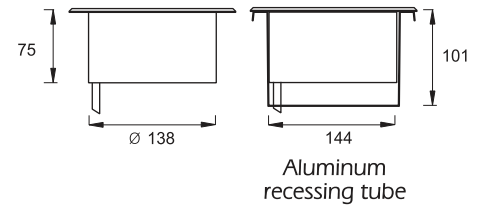

6 x 350 mA (6 W) LED or 6 x 700 mA (18 W) LED

Voltage : 24V AC or DC

Lens : 25° (10°, 15°, 40°, 6 x 25 elliptic on request)

Diffuser : 4+4mm Tempered Glass (Frosted Glass on request)

Standard with potted 10m 2x0,75 H03 VV-F cable