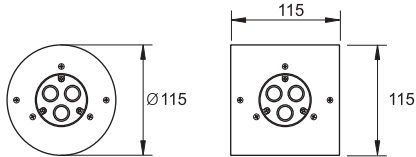

WITH RECESSING TUBE