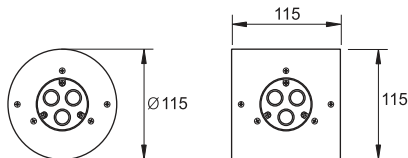

Lens : 25° (10°, 15°, 40°, 6 x 25 elliptic on request)

Diffuser : 4+4mm Tempered Glass (Frosted Glass on request)

Standard with potted 10m 2x0,75 H03 VV-F cable

WITH RECESSING TUBE

ROUND

CODE NO 412141	● ● ●
----------------	-------