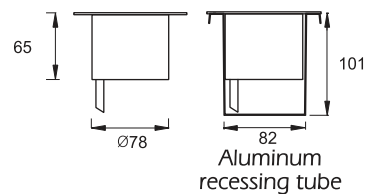

SQUARE

CODE NO 412151	● ● ●
----------------	-------

9 x 350 mA (9 W) RGB LED

Voltage: 40V DC

Lens : 25° (40° on request)

Diffuser : 4+4mm Tempered Glass (Frosted Glass on request)

Standard with potted 20m 2x0,75 H03 VV-F cable